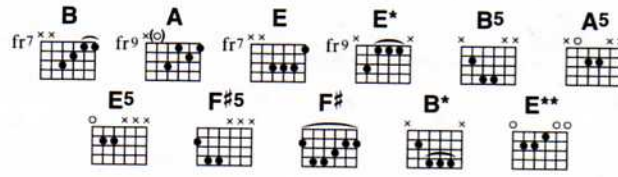

What The World Is Waiting For

WORDS & MUSIC BY IAN BROWN & JOHN SQUIRE

♩ = 111

Intro

B A E

B E* A

Gtr. 1 (elec.)

Gtr. 2 (elec.)

w/slight overdrive Fig. 1

Gtr. 1: cont. in slashes w/slight overdrive

TAB

7	7	9	9	7	9	9	9	9	9	4	6	4	6	4	5	6	6	0
7	7	10	10	9	9	9	9	9	9	4	6	4	6	4	5	6	6	0
9	9	11	11	9	9	9	9	9	9	4	6	4	6	4	5	6	6	0

Verse

E

B A E

1. 4. Here comes the wise
2. Here comes the don -

let ring...

Gtr. 1

Gtr. 2: tacet

TAB

5	6	4	6	5	4	7	2	7	7	9	9	7
4	6	4	6	4	4	7	2	7	7	10	10	9
4	6	4	6	4	4	7	2	7	7	11	11	9

man key, and there goes the fool.
chained to a ten tonne plough.

Gtr. 1: cont. in slashes

B E* A

liv - in' in. I don't need to look for the rules.
 mil - lion years. Whip crack, beat him the down.

TAB

2 4 2 4 6 4 2 4 2 2 2 4 2 0

1. E B A E

Gtr. 2

TAB

1 0 0 0 2 0 6 8 7 4 6 1/2 4 6